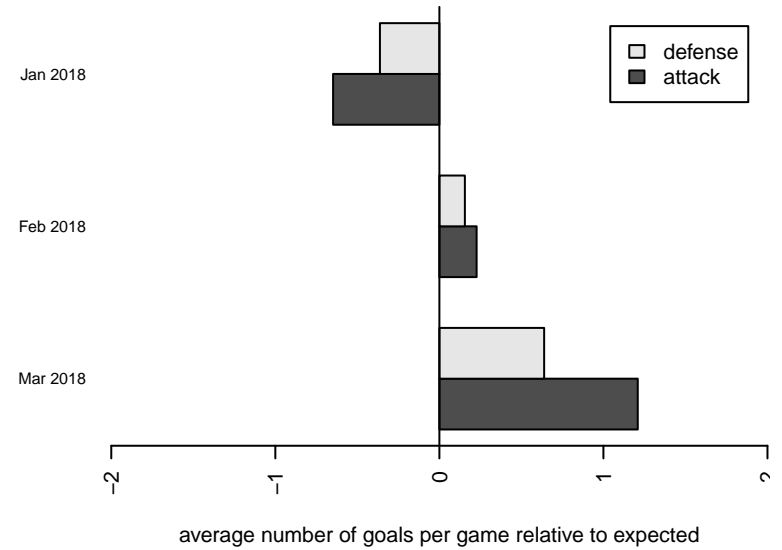

FC Portland White G02
Dots are actual minus expected GF (blue circles) and GA (red triangles).
Blue line is smoothed change in attack strength. Red is smoothed change in defense strength.

**attack and defense variance (black dot)
relative to other teams
and top 10 in region**

**attack and defense rating
relative to others at age
and all opponents in last 13 months**

Performance relative to 13 month average

Performance relative to 13 month average

date	home		away		venue	pred.home	pred.away
:018-03-11	TFA Willamette G02	0	FC Portland White G02	5	2017 PTT Winter G02 Division 1 Red	0.93	4.55
:018-03-10	Westside Timbers Samba TS G02	0	FC Portland White G02	3	2017 PTT Winter G02 Division 1 Red	0.30	2.67
:018-03-03	ETFC Force Red G02	0	FC Portland White G02	5	2017 PTT Winter G02 Division 1 Red	0.69	2.15
:018-02-24	FC Portland White G02	0	Washington Timbers Red 2 G02	0	2017 PTT Winter G02 Division 1 Red	1.24	1.41
:018-02-11	FC Portland White G02	4	Westside Timbers Samba TS G02	0	2017 PTT Winter G02 Division 1 Red	2.67	0.30
:018-02-10	FC Portland White G02	2	Pelada FA McKenzie Strykers FC G02	2	2017 PTT Winter G02 Division 1 Red	1.95	1.51
:018-02-03	Washington Timbers Red 2 G02	2	FC Portland White G02	2	2017 PTT Winter G02 Division 1 Red	1.41	1.24
:018-01-27	FC Portland White G02	2	TFA Willamette G02	0	2017 PTT Winter G02 Division 1 Red	4.55	0.93
:018-01-21	Pelada FA McKenzie Strykers FC G02	1	FC Portland White G02	3	2017 PTT Winter G02 Division 1 Red	1.51	1.95
:018-01-20	FC Portland White G02	3	ETFC Force Red G02	0	2017 PTT Winter G02 Division 1 Red	2.15	0.69
:018-01-15	Rogue Valley Timbers White G02	1	FC Portland White G02	2	2017 Portland Winter Showcase U16	0.31	1.99
:018-01-14	FC Portland White G02	1	Thelo Fury G02	2	2017 Portland Winter Showcase U16	2.98	0.58
:018-01-13	AC Samoa G02	2	FC Portland White G02	0	2017 Portland Winter Showcase U16	1.04	0.68
:018-01-12	FC Portland White G02	0	Washington Timbers Red 2 G02	3	2017 Portland Winter Showcase U16	1.24	1.41