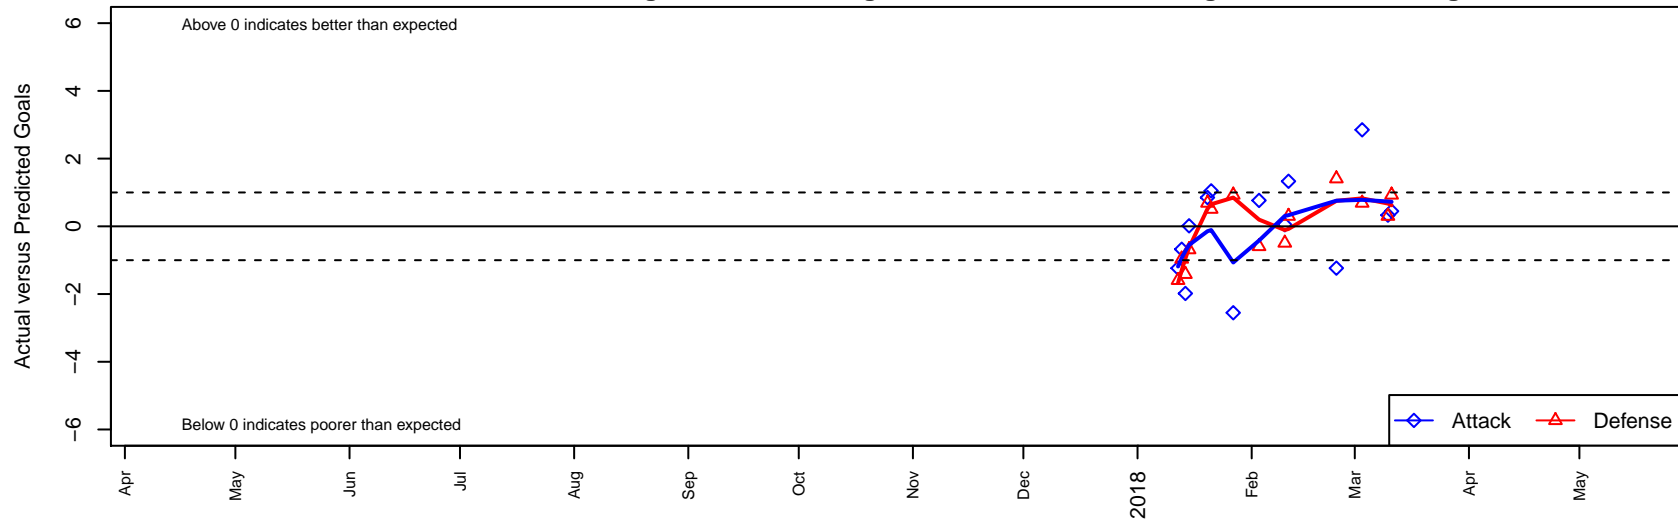

FC Portland White G02

FC Portland
Portland, OR
G02 total strength=1409
attack=10.24 defense=6.65
spr league = PTT Win G02 Div 1 Red

alt names used:
FC Portland 02 White
FC Portland 02G WHITE

Venues played:
2017 Portland Winter Showcase U16
2017 PTT Winter G02 Division 1 Red

FC Portland White G02
Dots are actual minus expected GF (blue circles) and GA (red triangles).
Blue line is smoothed change in attack strength. Red is smoothed change in defense strength.

**attack and defense variance (black dot)
relative to other teams
and top 10 in region**