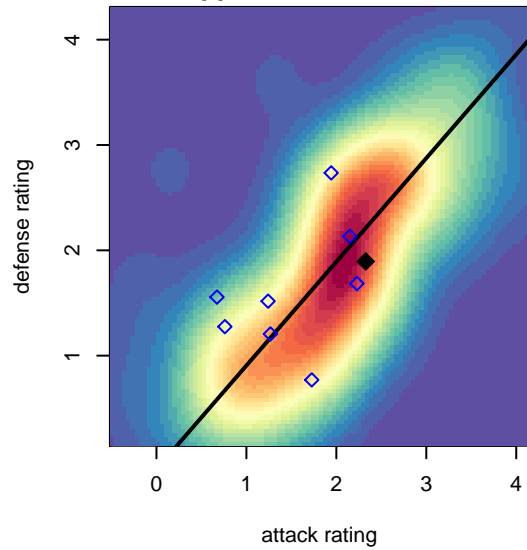

**attack and defense rating
relative to others at age
and all opponents in last 13 months**