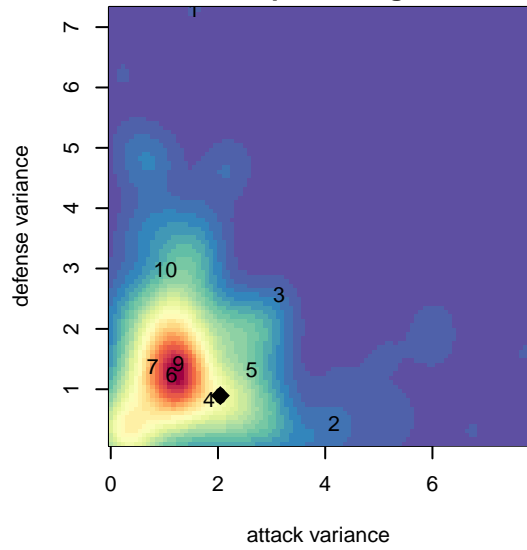

FC Portland White G02

FC Portland
Portland, OR
G02 total strength=1409
attack=10.24 defense=6.65
spr league = PTT Win G02 Div 1 Red

alt names used:
FC Portland 02 White
FC Portland 02G WHITE

Venues played:
2017 Portland Winter Showcase U16
2017 PTT Winter G02 Division 1 Red

FC Portland White G02
Dots are actual minus expected GF (blue circles) and GA (red triangles).
Blue line is smoothed change in attack strength. Red is smoothed change in defense strength.

**attack and defense variance (black dot)
relative to other teams
and top 10 in region**