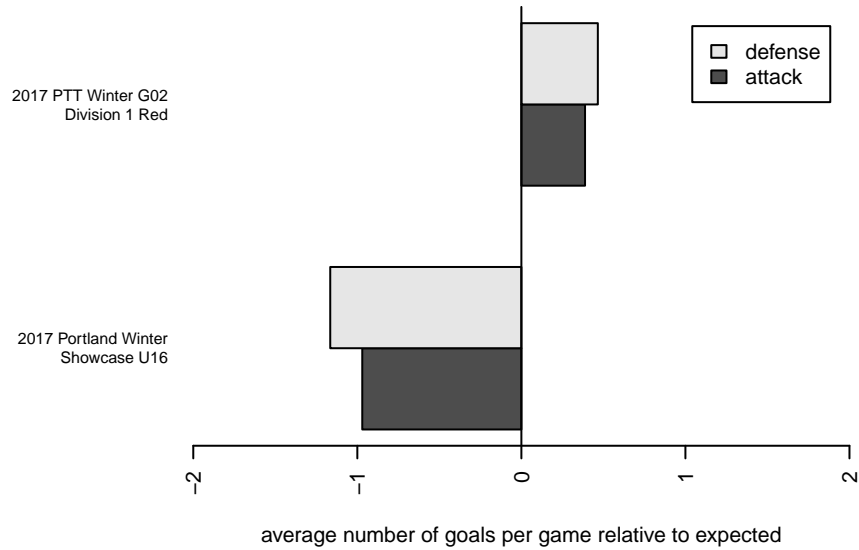

FC Portland White G02
Dots are actual minus expected GF (blue circles) and GA (red triangles).
Blue line is smoothed change in attack strength. Red is smoothed change in defense strength.

**attack and defense variance (black dot)
relative to other teams
and top 10 in region**

**attack and defense rating
relative to others at age
and all opponents in last 13 months**

Performance relative to 13 month average

Performance relative to 13 month average

date	home		away		venue	pred.home	pred.away
:018-03-11	TFA Willamette G02	0	FC Portland White G02	5	2017 PTT Winter G02 Division 1 Red	0.93	4.55
:018-03-10	Westside Timbers Samba TS G02	0	FC Portland White G02	3	2017 PTT Winter G02 Division 1 Red	0.30	2.67
:018-03-03	ETFC Force Red G02	0	FC Portland White G02	5	2017 PTT Winter G02 Division 1 Red	0.69	2.15
:018-02-24	FC Portland White G02	0	Washington Timbers Red 2 G02	0	2017 PTT Winter G02 Division 1 Red	1.24	1.41
:018-02-11	FC Portland White G02	4	Westside Timbers Samba TS G02	0	2017 PTT Winter G02 Division 1 Red	2.67	0.30
:018-02-10	FC Portland White G02	2	Pelada FA McKenzie Strykers FC G02	2	2017 PTT Winter G02 Division 1 Red	1.95	1.51
:018-02-03	Washington Timbers Red 2 G02	2	FC Portland White G02	2	2017 PTT Winter G02 Division 1 Red	1.41	1.24
:018-01-27	FC Portland White G02	2	TFA Willamette G02	0	2017 PTT Winter G02 Division 1 Red	4.55	0.93
:018-01-21	Pelada FA McKenzie Strykers FC G02	1	FC Portland White G02	3	2017 PTT Winter G02 Division 1 Red	1.51	1.95
:018-01-20	FC Portland White G02	3	ETFC Force Red G02	0	2017 PTT Winter G02 Division 1 Red	2.15	0.69
:018-01-15	Rogue Valley Timbers White G02	1	FC Portland White G02	2	2017 Portland Winter Showcase U16	0.31	1.99
:018-01-14	FC Portland White G02	1	Thelo Fury G02	2	2017 Portland Winter Showcase U16	2.98	0.58
:018-01-13	AC Samoa G02	2	FC Portland White G02	0	2017 Portland Winter Showcase U16	1.04	0.68
:018-01-12	FC Portland White G02	0	Washington Timbers Red 2 G02	3	2017 Portland Winter Showcase U16	1.24	1.41